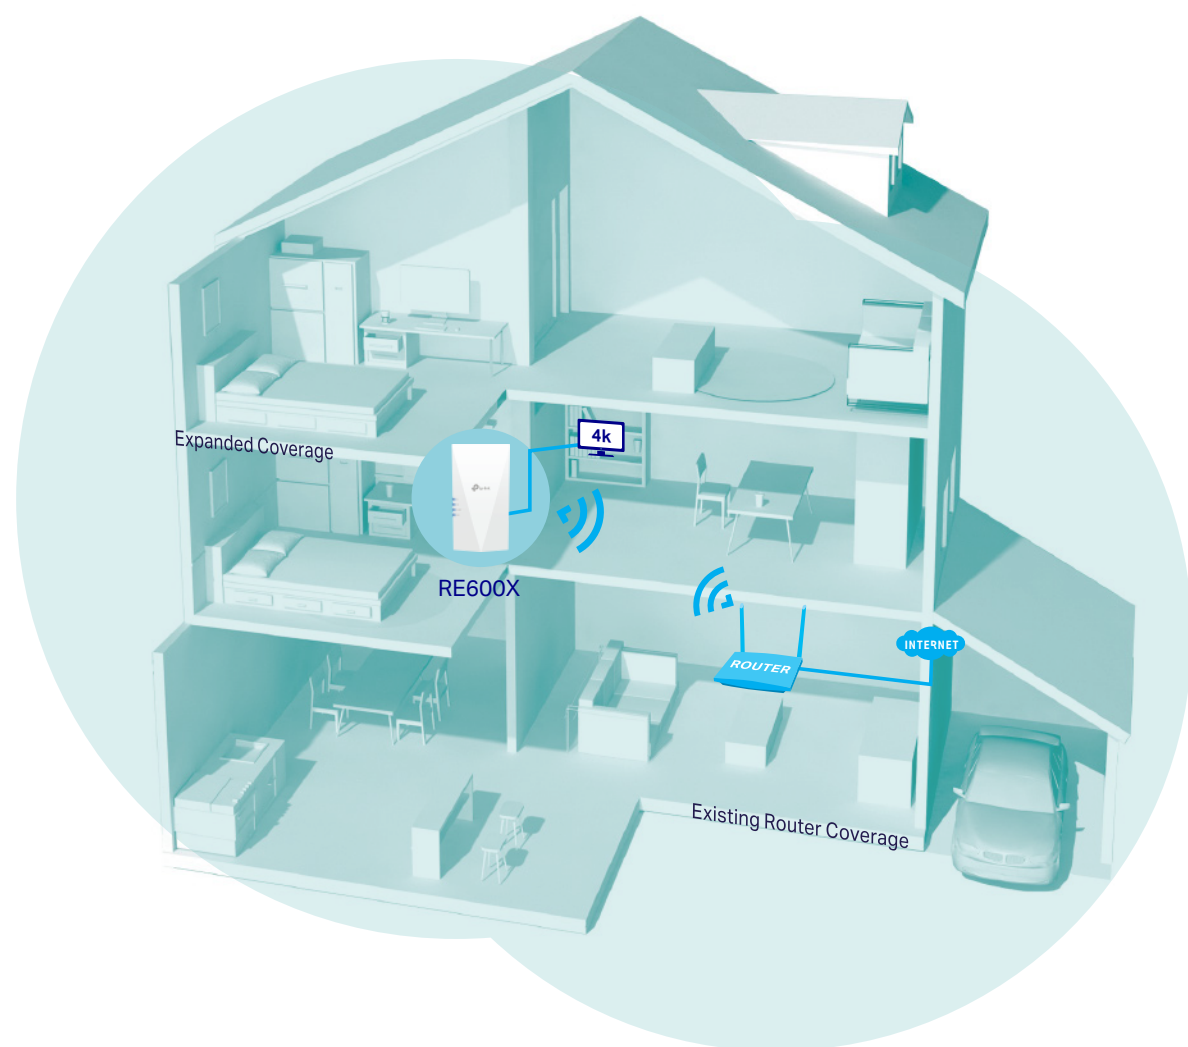

Highlights

Extend AX1800 Wi-Fi to Your Whole Home

Works with any Wi-Fi router to eliminate Wi-Fi dead zones, and blanket your home with stable, super-fast, seamless Wi-Fi via OneMesh™.

● Wi-Fi Coverage
— Ethernet Cable

Faster Wi-Fi 6 Speed

Turbocharge your devices with wireless speeds of up to 1.8 Gbps.†

Larger Capacity^Δ

Wi-Fi 6 builds a more efficient network that quadruples your average throughput and servers more devices.^Δ

Ultra-Low Latency

Enjoy smoother online experiences with ultra-low latency.

Save Clients' Battery Power

Target Wake Time schedules when your battery-powered devices connect, reducing their power consumption.

Adaptive Path Selection

Keep your network running at top-speed by automatically choosing the fastest connection path to the router.

Access Point Mode

Create a new Wi-Fi access point to enhance your wired network with Wi-Fi capability.

Easy Setup Within Minutes

Easy setup and management via WPS button/Tether app/Web UI.