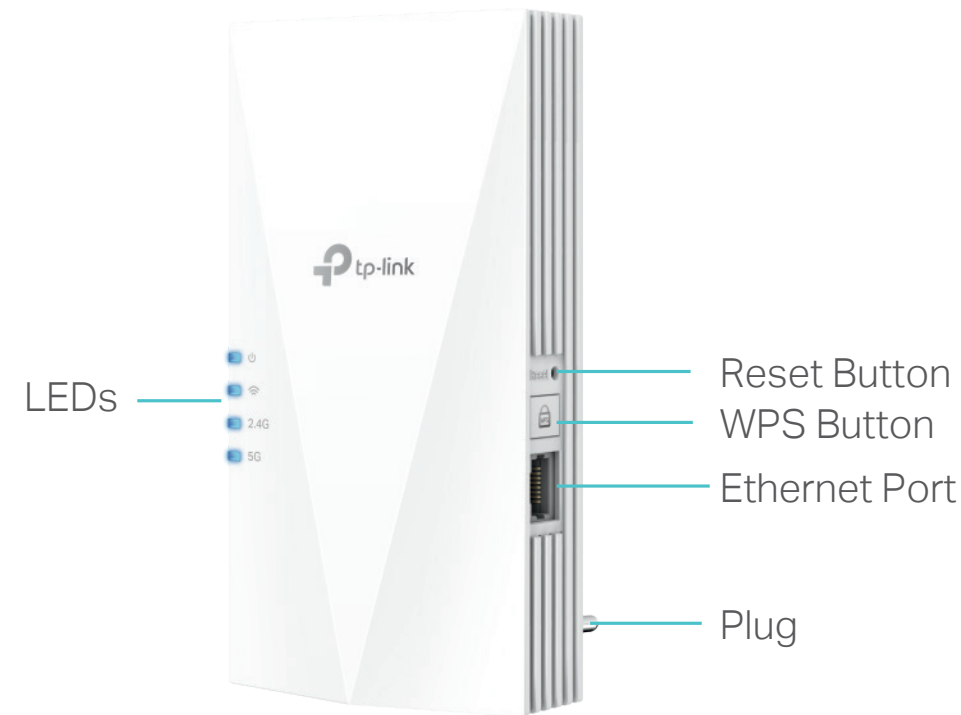

Specifications

Hardware

- Button: WPS Button, Reset Button
- Port: 1 Gigabit Ethernet Port
- Power Consumption: 11.2W
- Dimensions (W × D × H): 3.1×1.4×5.9 in. (78×36×149 mm)

Wireless

- Wireless Standards: IEEE 802.11a/n/ac/ax 5 GHz, IEEE 802.11b/g/n/ax 2.4 GHz
- Frequency: 2.4 GHz and 5 GHz
- Signal Rate: 574 Mbps at 2.4 GHz, 1201 Mbps at 5 GHz
- Transmit Power: CE: 2.4 GHz ≤ 20dBm, 5 GHz ≤ 23dBm (5.15 GHz ~ 5.35 GHz), 5 GHz ≤ 30dBm (5.45 GHz ~ 5.75 GHz)
- Reception Sensitivity:
  - 5 GHz:
    - 11a 6Mbps: -97dBm, 11a 54Mbps: -78dBm
    - 11ax HE20 MCS0: -97dBm, 11ax HE20 MCS11: -66dBm
    - 11ax HE40 MCS0: -94dBm, 11ax HE40 MCS11: -63dBm
    - 11ax HE80 MCS0: -91dBm, 11ax HE80 MCS11: -61dBm
  - 2.4 GHz:
    - 11g 6Mbps: -96dBm, 11g 54Mbps: -78dBm
    - 11ax HE20 MCS0: -96dBm, 11ax HE20 MCS11: -65dBm
    - 11ax HE40 MCS0: -93dBm, 11ax HE40 MCS11: -63dBm

- Wireless Function: Enable/Disable Wireless Radio, Wireless Statistics
- Wireless Security: WPA, WPA2, WPA3

Others

- Certification
  CE, RoHS
- System Requirements
  Microsoft Windows 98SE, NT, 2000, XP, Vista™ or Windows 7, 8, 8.1, 10, MAC OS, NetWare, UNIX or Linux
  Internet Explorer 11, Firefox 12.0, Chrome 20.0, Safari 4.0, or other Java-enabled browser
- Package Contents
  Wi-Fi Range Extender RE600X
  Quick Installation Guide

For more information, please visit

<https://www.tp-link.com/home-networking/range-extender/RE600X/>

or scan the QR code left

¹Maximum wireless signal rates are the physical rates derived from IEEE Standard 802.11 specifications. Actual wireless data throughput and wireless coverage per ft² are not guaranteed and will vary as a result of network conditions, client limitations, and environmental factors, including building materials, obstacles, volume and density of traffic, and client location.

²The product may not be compatible with routers or gateways with firmware that has been altered, is based on open source programs, or is non-standard or outdated.

³Uninterrupted Roaming is designed for devices that support the 802.11k/v standard.

⁴Up to 4x Capacity refers to 4x increase in median throughput under dense environment compared to 11ac wave 2 range extender.

⁵Saving clients' battery power requires clients to also support the 802.11ax Wi-Fi standard. Actual power reduction may vary as a result of network conditions, client limitations, and environmental factors.

©2022 TP-Link

www.tp-link.com

TP-Link AX1800 Wi-Fi 6 Range Extender RE600X